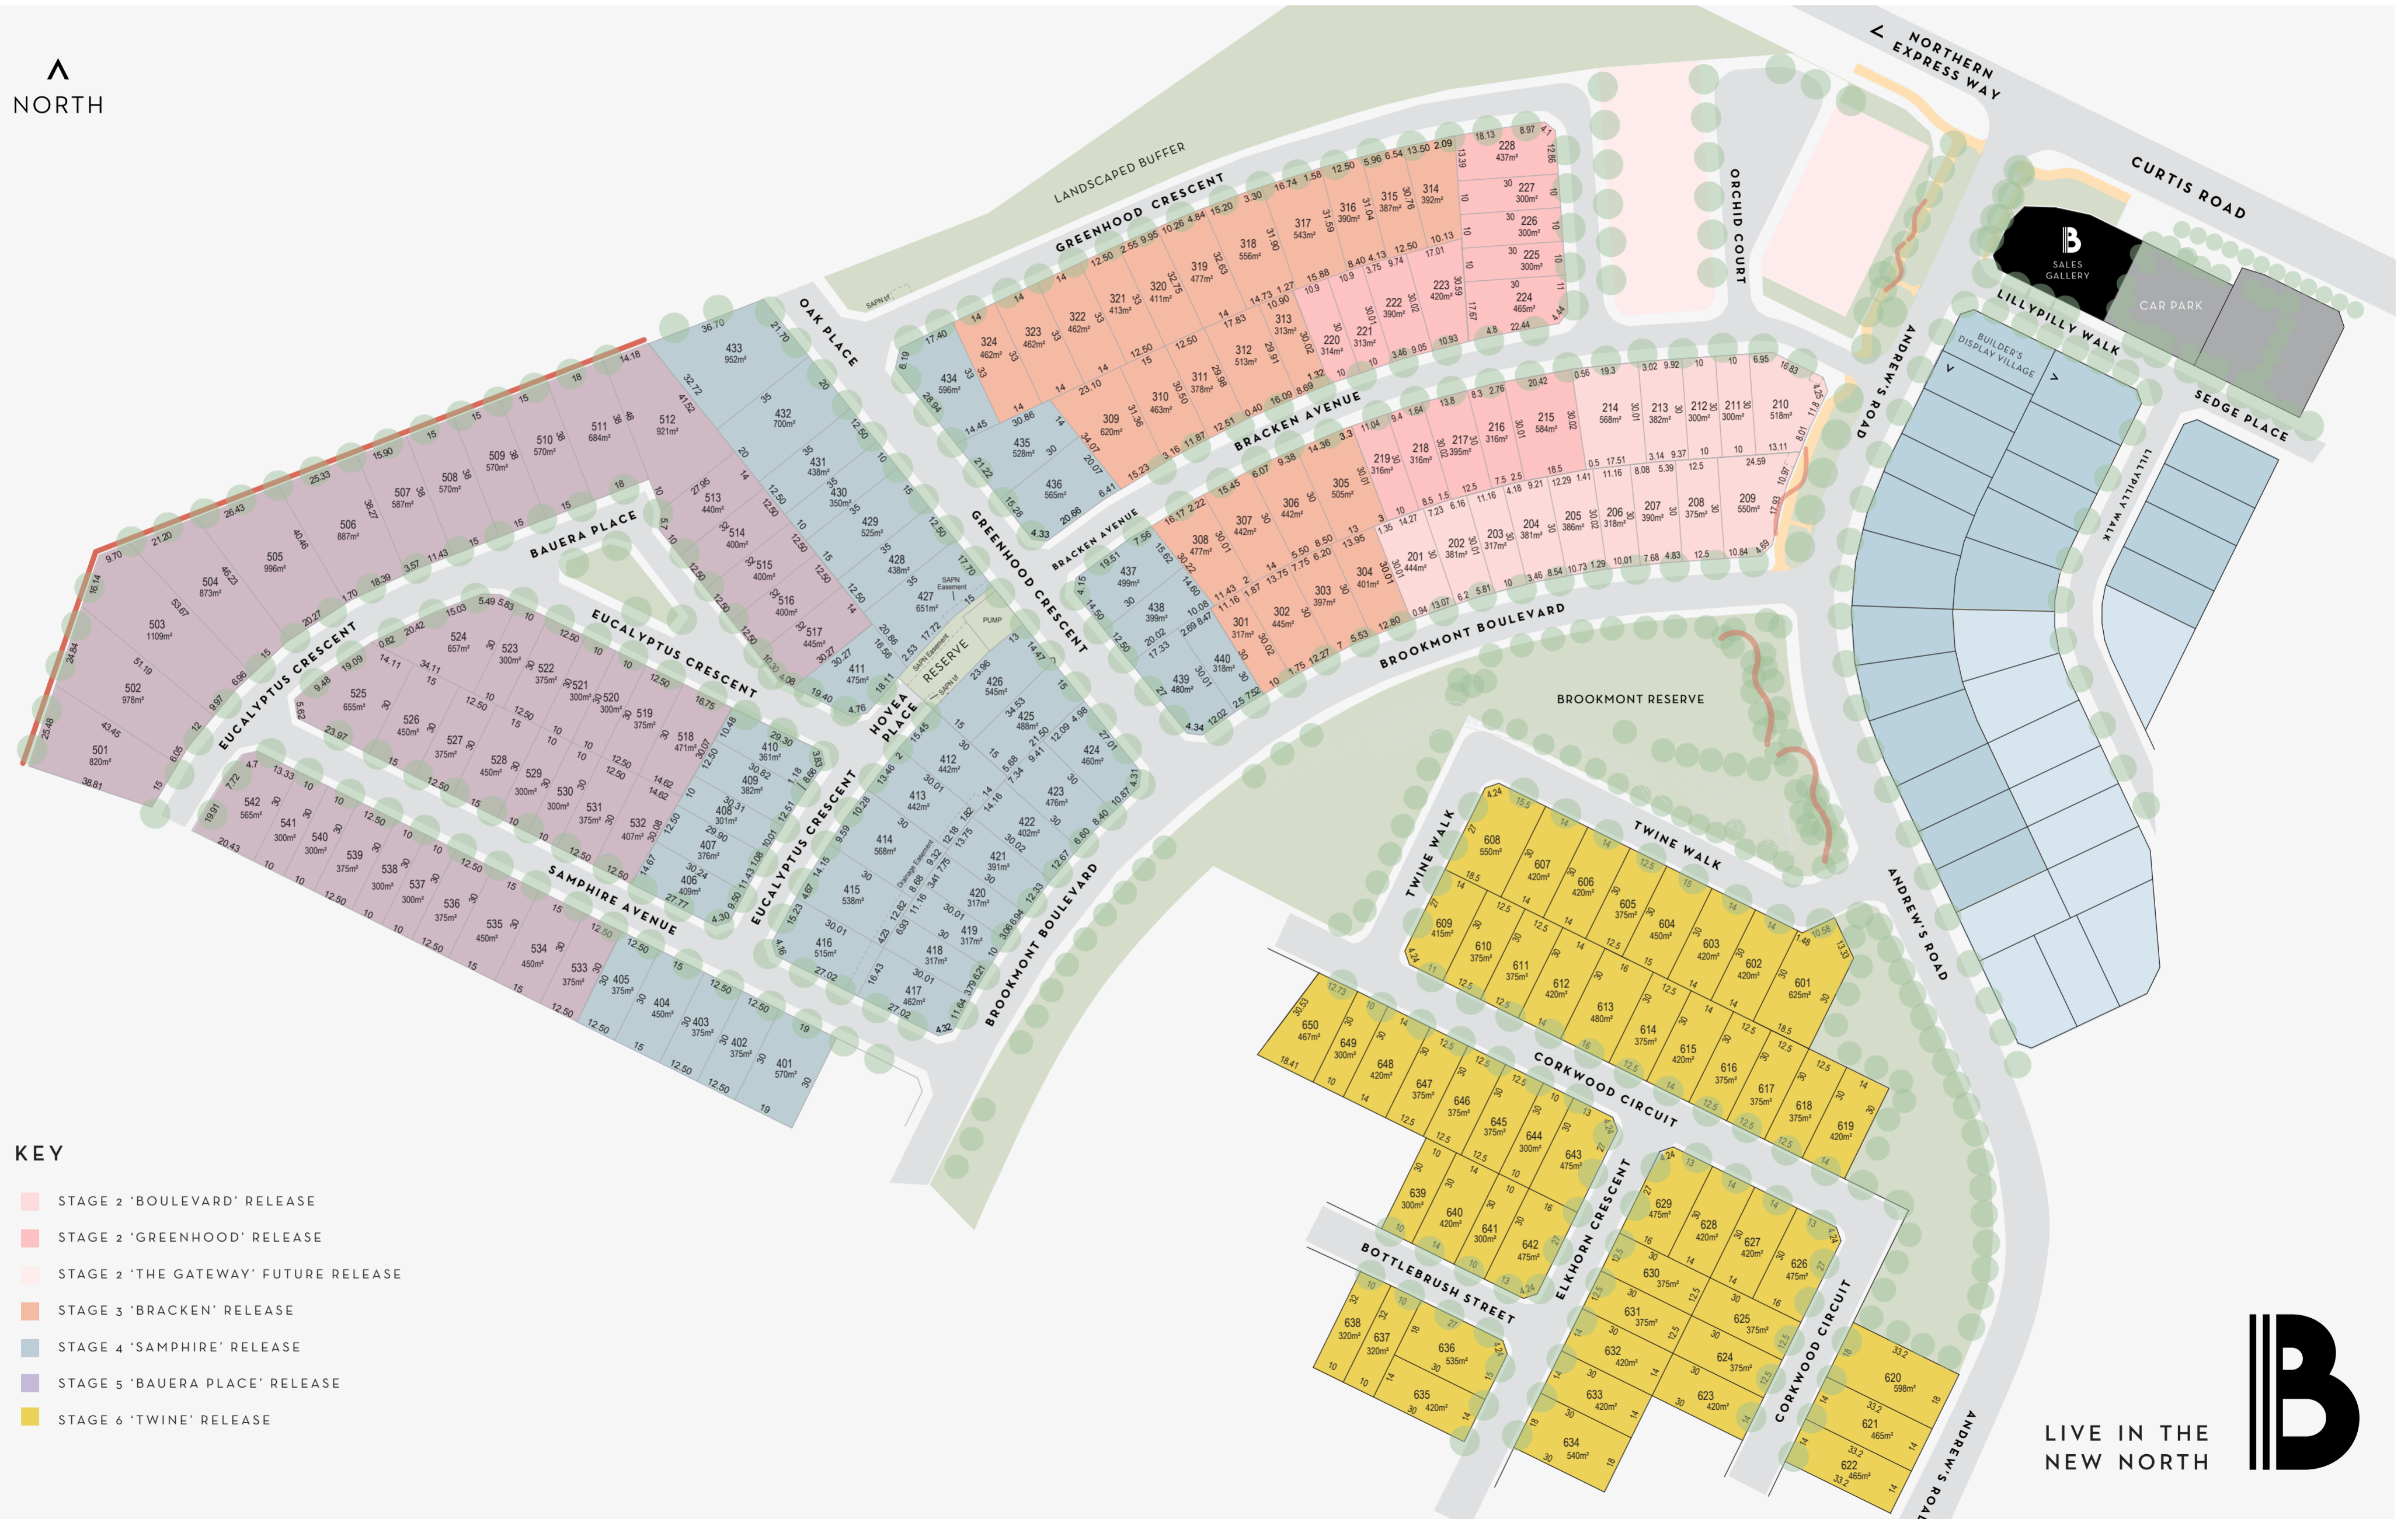

# BROOKMONT

## CURRENT RELEASE PLAN

▲  
NORTH

- KEY**
- STAGE 2 'BOULEVARD' RELEASE
  - STAGE 2 'GREENHOOD' RELEASE
  - STAGE 2 'THE GATEWAY' FUTURE RELEASE
  - STAGE 3 'BRACKEN' RELEASE
  - STAGE 4 'SAPHIRE' RELEASE
  - STAGE 5 'BAUERA PLACE' RELEASE
  - STAGE 6 'TWINE' RELEASE

LIVE IN THE  
NEW NORTH